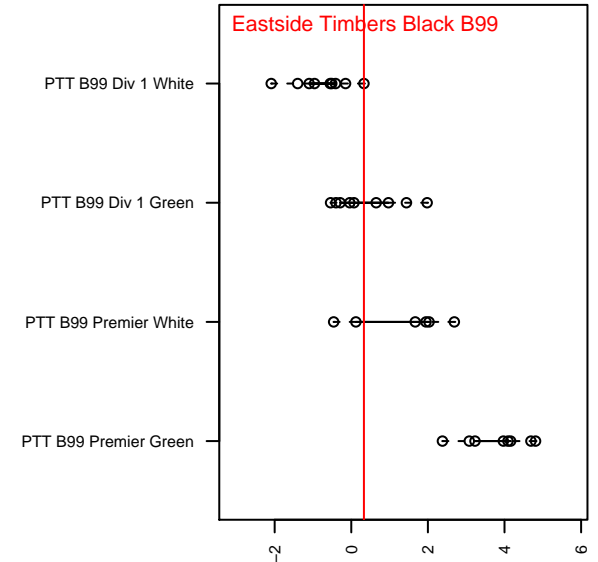

Eastside Timbers Black B99

Eastside United FC
 Gresham, OR
 B99 total strength=1282
 attack=4.37 defense=6.48
 fall league = PTT B99 Div 1 White
 notes= Ipswich Town

alt names used:
 Eastside Timbers '99B Ipswich Town
 Eastside Timbers U16B Ipswich
 EASTSIDE TIMBERS IPSWICH TOWN (BLACK)
 Eastside Timbers U16B Ipswich Town
 EASTSIDE TIMBERS IPSWICH TOWN (BLACK)
 Eastside Timbers '99B Ipswich Town
 Eastside Timbers 99B Ipswich Town
 Eastside Timbers U16B Ipswich Town

Venues played:
 2015 Clash At the Border Silver U16
 2015 PCU Summer Classic U16
 2015 Oswego Nike Cup Silver U16
 2015 Eastside Timbers Showcase U16
 2015 Portland Winter Showcase U16
 2015 PTT B99 Division 1 White
 2015 OYS Presidents Cup B99

**attack and defense variance (black dot)
relative to other teams
and top 10 in region**

**attack and defense rating
relative to others at age
and all opponents in last 13 months**

Performance relative to 13 month average