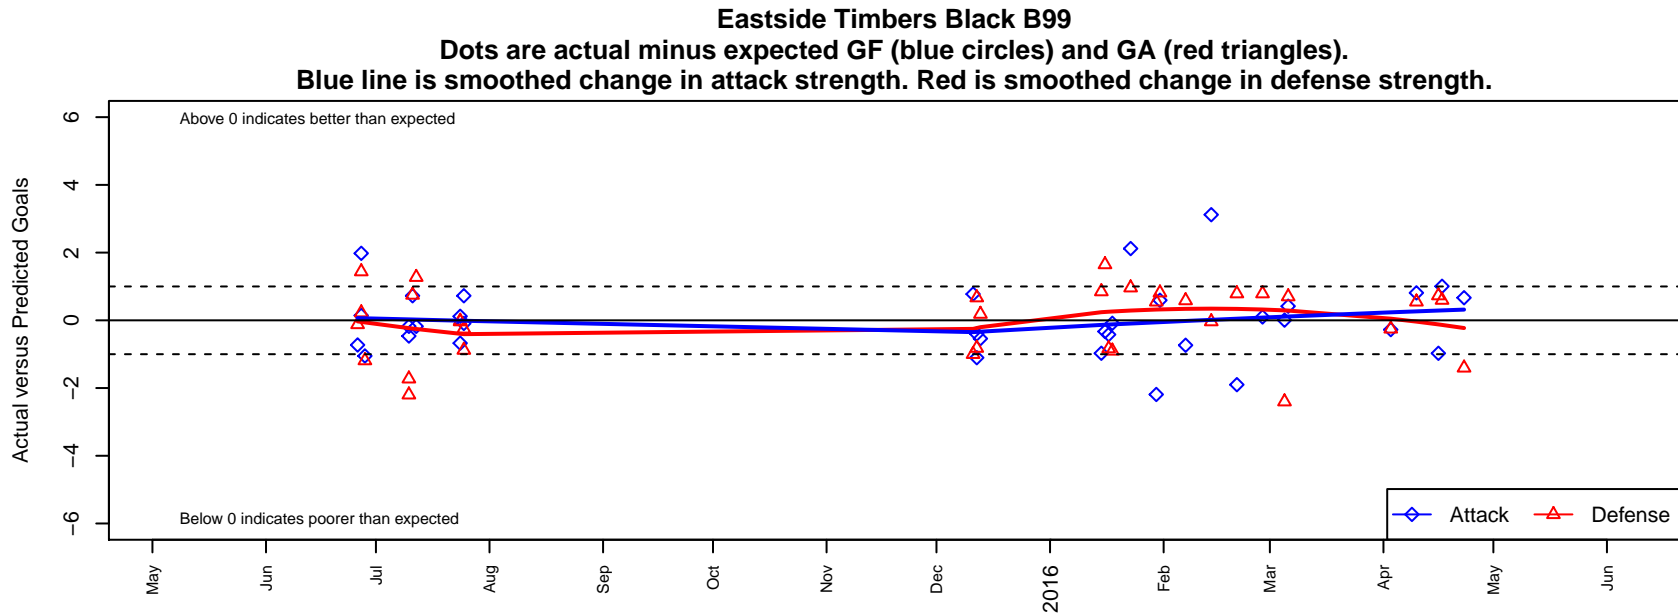

Eastside Timbers Black B99

Eastside United FC
 Gresham, OR
 B99 total strength=1282
 attack=4.37 defense=6.48
 fall league = PTT B99 Div 1 White
 notes= Ipswich Town

alt names used:
 Eastside Timbers '99B Ipswich Town
 Eastside Timbers U16B Ipswich
 EASTSIDE TIMBERS IPSWICH TOWN (BLACK)
 Eastside Timbers U16B Ipswich Town
 EASTSIDE TIMBERS IPSWICH TOWN (BLACK)
 Eastside Timbers '99B Ipswich Town
 Eastside Timbers 99B Ipswich Town
 Eastside Timbers U16B Ipswich Town

**attack and defense variance (black dot)
relative to other teams
and top 10 in region**

**attack and defense rating
relative to others at age
and all opponents in last 13 months**

Performance relative to 13 month average