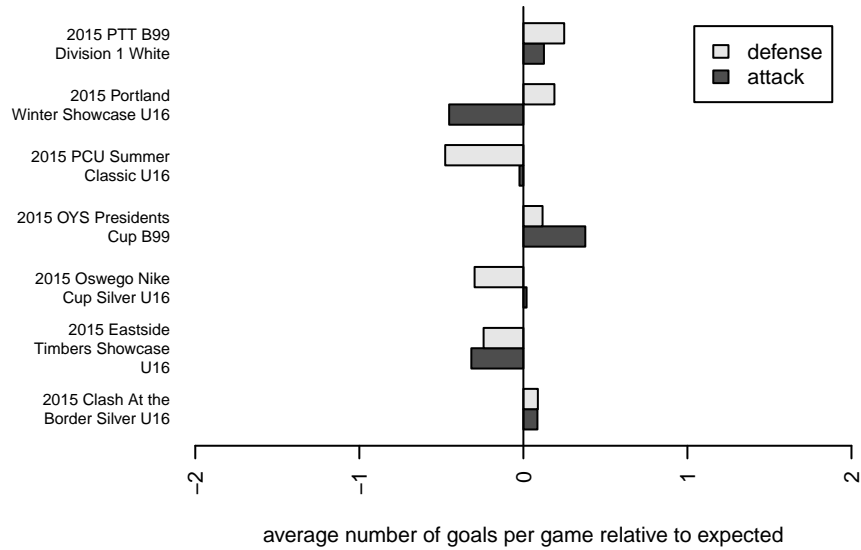

Eastside Timbers Black B99

Eastside United FC
 Gresham, OR
 B99 total strength=1282
 attack=4.37 defense=6.48
 fall league = PTT B99 Div 1 White
 notes= Ipswich Town

alt names used:
 Eastside Timbers '99B Ipswich Town
 Eastside Timbers U16B Ipswich
 EASTSIDE TIMBERS IPSWICH TOWN (BLACK)
 Eastside Timbers U16B Ipswich Town
 EASTSIDE TIMBERS IPSWICH TOWN (BLACK)
 Eastside Timbers '99B Ipswich Town
 Eastside Timbers 99B Ipswich Town
 Eastside Timbers U16B Ipswich Town

Venues played:
 2015 Clash At the Border Silver U16
 2015 PCU Summer Classic U16
 2015 Oswego Nike Cup Silver U16
 2015 Eastside Timbers Showcase U16
 2015 Portland Winter Showcase U16
 2015 PTT B99 Division 1 White
 2015 OYS Presidents Cup B99

**attack and defense variance (black dot)
relative to other teams
and top 10 in region**

**attack and defense rating
relative to others at age
and all opponents in last 13 months**

Performance relative to 13 month average